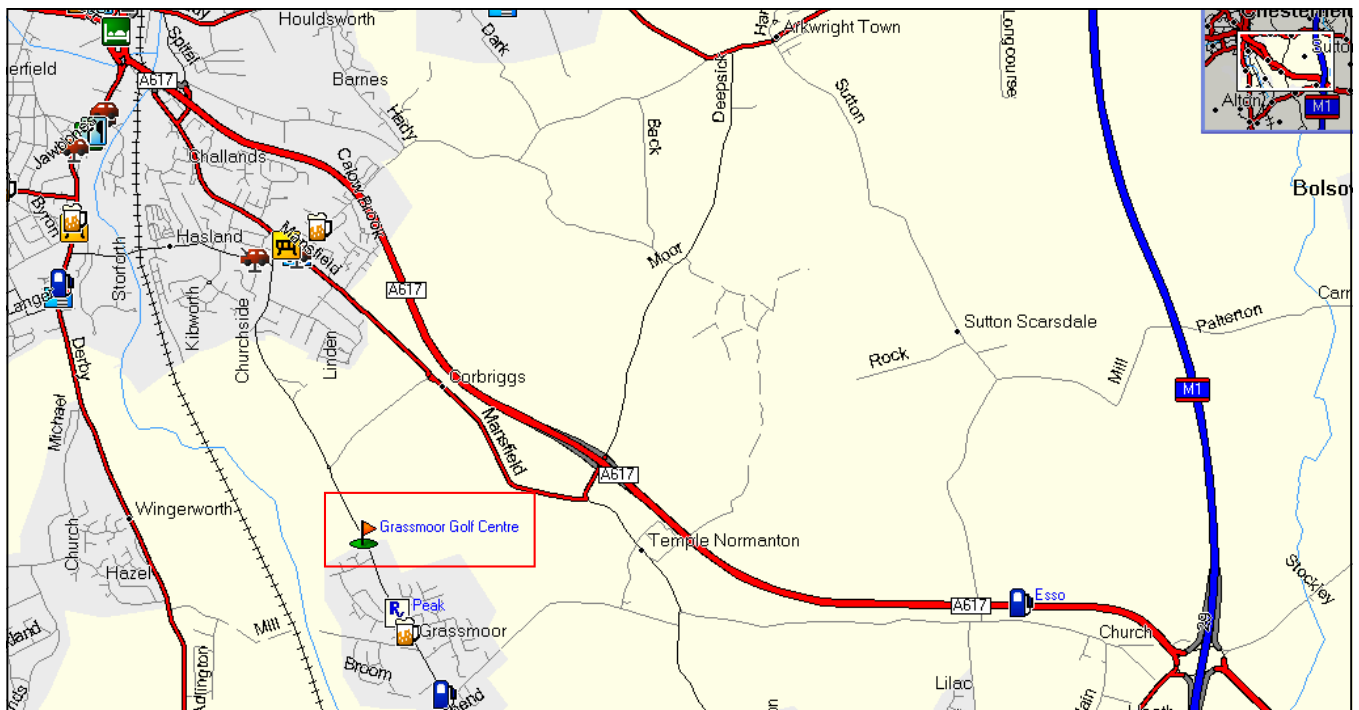

## MONTHLY MEETING CHAPTER VENUE LOCATION

Travelling on A61 to Chesterfield, follow signs to Grassmoor. When arriving at Grassmoor drive through the village and we are situated on the right hand side.

c/o HarleyWorld  
Station Road Chesterfield Derbyshire S41 9EX