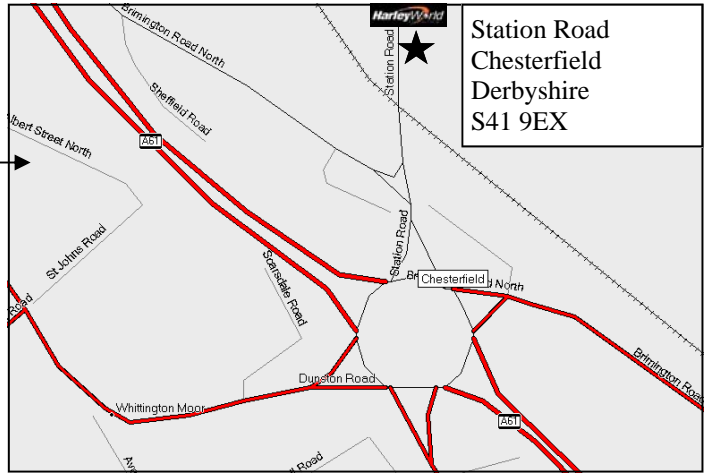

HARLEYWORLD Stop 1 (start) and Stop 5 (Finish)

Robin Hood Harley Davidson Stop 2

Sherwood Forest Craft Centre Stop 3

St Ledger Harley Davidson Stop 4