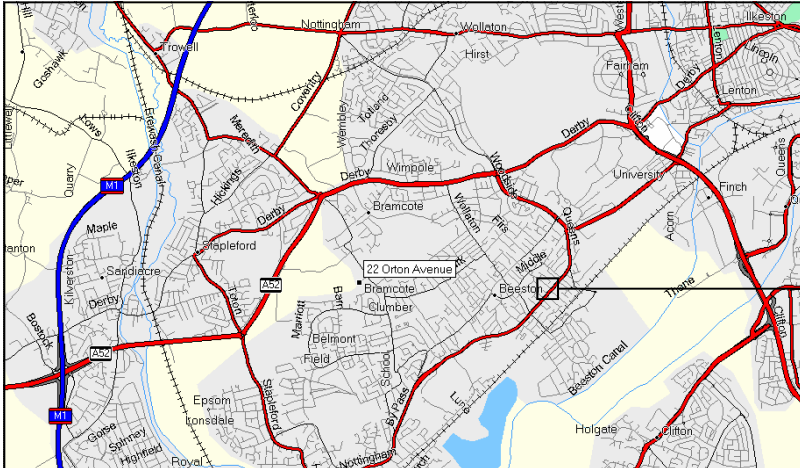

HARLEYWORLD Stop 1 (start) and Stop 5 (Finish)

Robin Hood Harley Davidson Stop 2

Sherwood Forest Craft Centre Stop 3

St Ledger Harley Davidson Stop 4