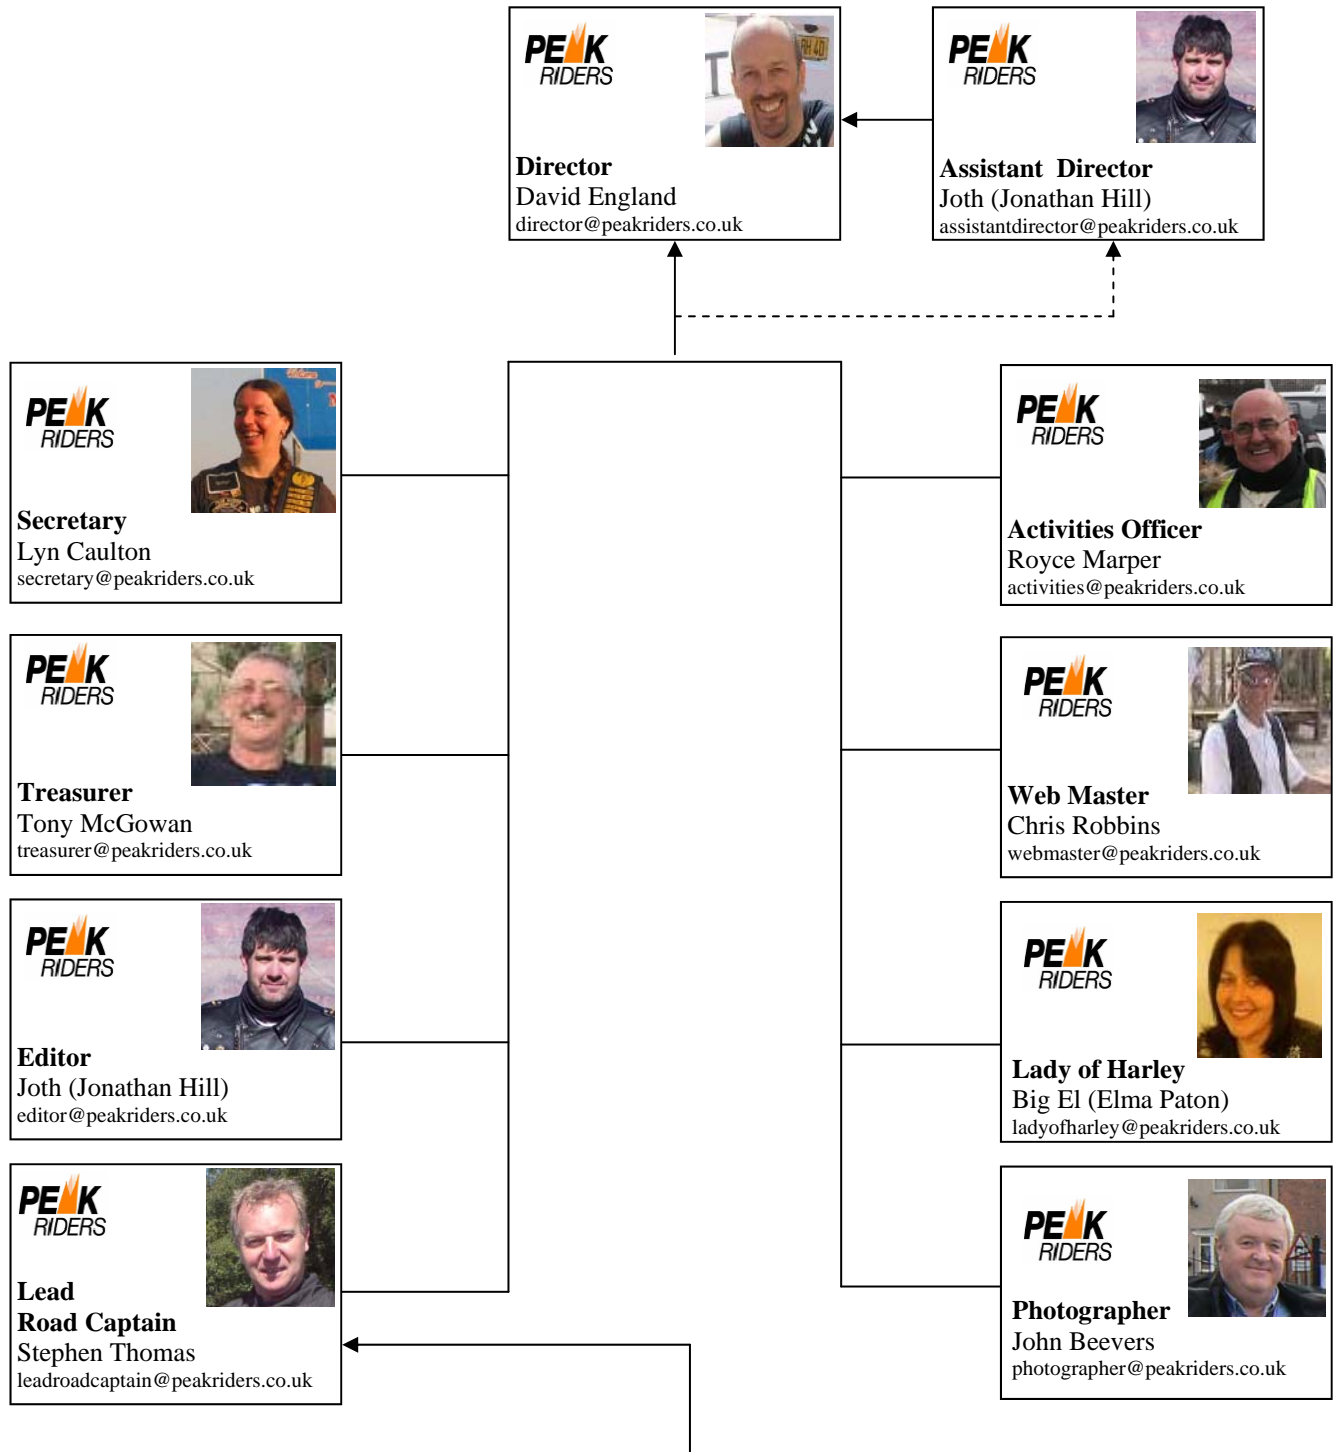

PEAK RIDERS

COMMITTEE MEMBERS

ROAD CAPTAINS

Dave England
Chris Robbins
John White
Dennis Dobson

Steve Thomas
Royce Marper
Jim Thompson
Ian Finch

Andy Twigg
John Beevers
Stuart Cain

Richard Smith
Tony McGowan
Tony Hough